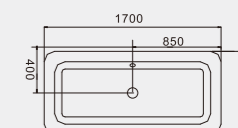

C-3002
Size: 830x1700x770/mm
Size: 32.6"x66.9"x30.3"
C-3049
Size: 850x1800x790/mm
Size: 33.5"x70.8"x31.1"

C-3003-1
Size: 800x1800x780/mm

START FROM THE BEST MOMENT, TO SPREAD A NEW DAY'S BEAUTIFUL LIFE, TO LET LIFE ALWAYS OUTPOUR WITH FRESHNESS AND HAPPINESS. FROM MORNING TILL NIGHT, ALL IS TOP TRUTH ACCOMPANYNG GOOD LIFE.

C-3006
Size: 800x1600x580/mm
C-3007
Size: 800x1700x580/mm

C-3008
Size:800x1500x580/mm

C-3014
Size:700x1500x750/mm
Size:27.5"x59"x29.5"
C-3015
Size:700x1700x780/mm
Size:27.5"x66.9"x30.7"

C-3010
Size:700x1500x580/mm
Size:27.5"x59"x23"
C-3011
Size:700x1700x580/mm
Size:27.5"x66.9"x23"

C-3014-2
Size:700x1500x750/mm
C-3015-2
Size:700x1700x780/mm

C-3037

Size:800x1800x580/mm
Size:31.4"x70.8"x22.8"

C-3042

Size:820x1700x580/mm

C-3051

Size:800x1800x580/mm

C-3116