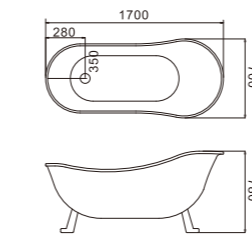

C-3002
Size: 830x1700x770/mm
Size: 32.6"x66.9"x30.3"
C-3049
Size: 850x1800x790/mm
Size: 33.5"x70.8"x31.1"

C-3003-1
Size: 800x1800x780/mm

START FROM THE BEST MOMENT, TO SPREAD A NEW DAY'S BEAUTIFUL LIFE, TO LET LIFE ALWAYS OUTPOUR WITH FRESHNESS AND HAPPINESS. FROM MORNING TILL NIGHT, ALL IS TOP TRUTH ACCOMPANYNG GOOD LIFE.

C-3006
Size: 800x1600x580/mm
C-3007
Size: 800x1700x580/mm

C-3008
Size:800x1500x580/mm

C-3014
Size:700x1500x750/mm
Size:27.5"x59"x29.5"
C-3015
Size:700x1700x780/mm
Size:27.5"x66.9"x30.7"

C-3010
Size:700x1500x580/mm
Size:27.5"x59"x23"
C-3011
Size:700x1700x580/mm
Size:27.5"x66.9"x23"

C-3014-2
Size:700x1500x750/mm
C-3015-2
Size:700x1700x780/mm

C-3037

Size:800x1800x580/mm
Size:31.4"x70.8"x22.8"

C-3042

Size:820x1700x580/mm

C-3051

Size:800x1800x580/mm

C-3116

C-3044
 Size:880x1800x630/mm
 Size:34.6"x70.8"x24.8"

C-3046
 Size:800x1800x580/mm
 Size:31.4"x70.8"x23"

C-3045
 Size:750x1700x580/mm
 Size:29.5"x66.9"x23"

C-3072
 Size:750x1500x580/mm
 Size:29.5"x59"x23"
C-3073
 Size:800x1700x580/mm
 Size:31.4"x66.9"x23"
C-3074
 Size:800x1800x580/mm
 Size:31.4"x70.8"x23.2"