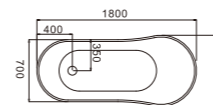

独特的产品个性，加已毫不修饰的真我元素，释放超然生活个性。真我生活溢彩，不矫情、不造作，品位独到高人一等，洒脱个性浑然一体。

|

ACRYLIC BATHTUB SERIES

C-300
Size:800x1800x1250/mm

C-3001
Size: 1500x1500x600/mm
C-3050
Size: 1350x1350x600/mm

C-3003
Size: 800x1800x780/mm
Size: 31.4"x70.8"x30.7"

C-3002
Size: 830x1700x770/mm
Size: 32.6"x66.9"x30.3"
C-3049
Size: 850x1800x790/mm
Size: 33.5"x70.8"x31.1"

C-3003-1
Size: 800x1800x780/mm

START FROM THE BEST MOMENT, TO SPREAD A NEW DAY'S BEAUTIFUL LIFE, TO LET LIFE ALWAYS OUTPOUR WITH FRESHNESS AND HAPPINESS. FROM MORNING TILL NIGHT, ALL IS TOP TRUTH ACCOMPANYNG GOOD LIFE.

C-3006
Size: 800x1600x580/mm
C-3007
Size: 800x1700x580/mm

C-3008
Size:800x1500x580/mm

C-3014
Size:700x1500x750/mm
Size:27.5"x59"x29.5"
C-3015
Size:700x1700x780/mm
Size:27.5"x66.9"x30.7"

C-3010
Size:700x1500x580/mm
Size:27.5"x59"x23"
C-3011
Size:700x1700x580/mm
Size:27.5"x66.9"x23"