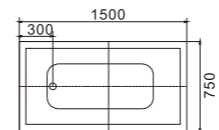

C-438-ZT (C-3128-ZT) (R)
Size:800x1600x2150/mm

C-439-ZT (C-3129-ZT) (R)
Size:800x1700x2150/mm

C-440 (C-3142-B) (R)
Size: 1200x1850x580/mm

C-445 (C-3186)
Size: 850x1500x580/mm
C-446 (C-3187)
Size: 850x1600x580/mm
C-447 (C-3188)
Size: 850x1700x580/mm