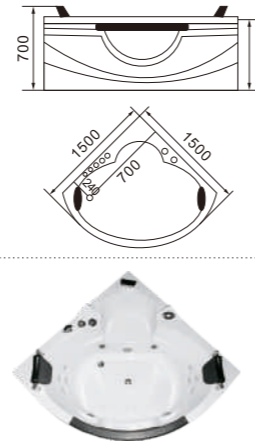

C-008
Size: 800x1400x580/mm
No.1Pillow 1号枕头 x 1

C-020
Size: 880x1800x680/mm
C-026
Size: 860x1700x680/mm
No.1Pillow 1号枕头 x 1

C-022(L)
Size: 1200x1800x680/mm
No.1Pillow 1号枕头 x 2

C-065
Size: 1350x1350x680/mm
C-066
Size: 1500x1500x700/mm
No.1Pillow 1号枕头 × 2