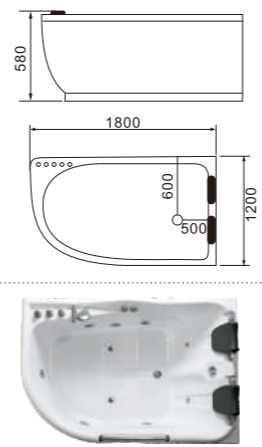

C-474
Size:1400x1400x620/mm

SH-110-15
Size:800x1500x580/mm
SH-110-16
Size:800x1600x580/mm
SH-110-17
Size:800x1700x580/mm

C-475 (R)
Size:800x1700x580/mm

SH-102-L
Size:1200x1700x580/mm

SH-103-R
Size: 1200x1800x680/mm

SH-101-15
Size: 800x1500x580/mm
SH-101-16
Size: 800x1600x580/mm
SH-101-17
Size: 800x1700x580/mm

SH-104-15-L
Size: 800x1500x580/mm
SH-104-16-L
Size: 800x1600x580/mm
SH-104-17-L
Size: 800x1700x580/mm

C-491-17
Size: 800x1700x580/mm
C-491-18
Size: 800x1800x580/mm

因它来创想科技创意，因它来领悟科技成就，以现代科技文明注解艺术风尚生活。即使是一个生活配饰，也可以因科技闪动秀光芒。

C-001 (R)
Size: 980x1500x580/mm
No.9Pillow 9号枕头 x 1

C-002
Size: 900x1500x580/mm
No.1Pillow 1号枕头 x 1

C-005 (L)
Size: 780x1500x580/mm
C-006 (L)
Size: 800x1700x580/mm
C-007 (L)
Size: 780x1600x580/mm
No.12Pillow 12号枕头 x 1

C-008
Size: 800x1400x580/mm
No.1Pillow 1号枕头 x 1

C-020
Size: 880x1800x680/mm
C-026
Size: 860x1700x680/mm
No.1Pillow 1号枕头 x 1

C-022(L)
Size: 1200x1800x680/mm
No.1Pillow 1号枕头 x 2

C-065
Size: 1350x1350x680/mm
C-066
Size: 1500x1500x700/mm
No.1Pillow 1号枕头 × 2