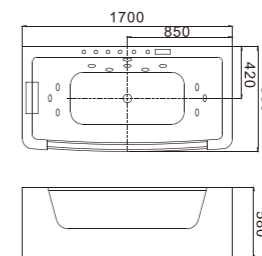

C-438-ZT (C-3128-ZT) (R)
Size:800x1600x2150/mm

C-439-ZT (C-3129-ZT) (R)
Size:800x1700x2150/mm

C-440 (C-3142-B) (R)
Size: 1200x1850x580/mm

C-445 (C-3186)
Size: 850x1500x580/mm
C-446 (C-3187)
Size: 850x1600x580/mm
C-447 (C-3188)
Size: 850x1700x580/mm

C-474
Size:1400x1400x620/mm

SH-110-15
Size:800x1500x580/mm
SH-110-16
Size:800x1600x580/mm
SH-110-17
Size:800x1700x580/mm

C-475 (R)
Size:800x1700x580/mm

SH-102-L
Size:1200x1700x580/mm

SH-103-R
Size: 1200x1800x680/mm

SH-101-15
Size: 800x1500x580/mm
SH-101-16
Size: 800x1600x580/mm
SH-101-17
Size: 800x1700x580/mm

SH-104-15-L
Size: 800x1500x580/mm
SH-104-16-L
Size: 800x1600x580/mm
SH-104-17-L
Size: 800x1700x580/mm

C-491-17
Size: 800x1700x580/mm
C-491-18
Size: 800x1800x580/mm