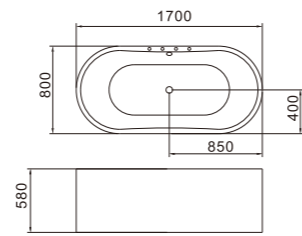

C-3006
Size: 800x1600x580/mm
C-3007
Size: 800x1700x580/mm

C-3008
Size:800x1500x580/mm

C-3014
Size:700x1500x750/mm
Size:27.5"x59"x29.5"
C-3015
Size:700x1700x780/mm
Size:27.5"x66.9"x30.7"

C-3010
Size:700x1500x580/mm
Size:27.5"x59"x23"
C-3011
Size:700x1700x580/mm
Size:27.5"x66.9"x23"

C-3213
Size:800x1700x740/mm

C-3217
Size:950x1700x580/mm

C-3214
Size:800x1700x740/mm

C-3215
Size:750x1500x580/mm
C-3216
Size:750x1700x580/mm

C-3218
Size:750x1300x580/mm
C-3219
Size:750x1400x580/mm
C-3220
Size:750x1500x580/mm
C-3221
Size:800x1700x580/mm

C-3222
Size:750x1500x580/mm
C-3223
Size:800x1700x580/mm

C-3224
Size:780x1700x580/mm

C-3225
Size:780x1700x740/mm

C-3226
Size:750x1700x550/mm

C-3227
Size:850x1800x680/mm

C-3228
Size:830x1800x750/mm

ACRYLIC BATHTUB SERIES

C-3229
Size: 800x1700x580/mm

C-3231
Size: 700x1500x580/mm

C-3232
Size: 700x1700x580/mm

C-3233
Size: 750x1700x660/mm

C-3230
Size: 800x1700x580/mm

C-3234
Size: 700x1500x710/mm

C-3235
Size: 740x1700x740/mm

C-3236
Size: 800x1700x620/mm