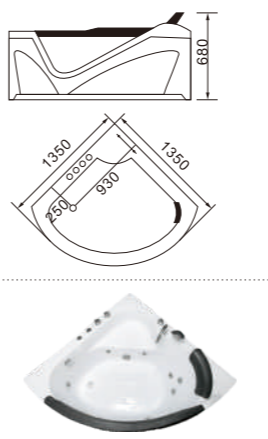

C-037
Size: 1350x1350x680/mm
No.4Pillow 4号枕头 × 1

C-038
Size: 1500x1500x680/mm
No.4Pillow 4号枕头 × 2