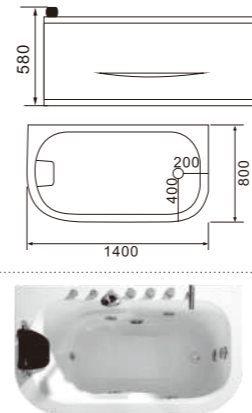

C-474
Size:1400x1400x620/mm

SH-110-15
Size:800x1500x580/mm
SH-110-16
Size:800x1600x580/mm
SH-110-17
Size:800x1700x580/mm

C-475 (R)
Size:800x1700x580/mm

SH-102-L
Size:1200x1700x580/mm

SH-103-R
Size: 1200x1800x680/mm

SH-101-15
Size: 800x1500x580/mm
SH-101-16
Size: 800x1600x580/mm
SH-101-17
Size: 800x1700x580/mm

SH-104-15-L
Size: 800x1500x580/mm
SH-104-16-L
Size: 800x1600x580/mm
SH-104-17-L
Size: 800x1700x580/mm

C-491-17
Size: 800x1700x580/mm
C-491-18
Size: 800x1800x580/mm

因它来创想科技创意，因它来领悟科技成就，以现代科技文明注解艺术风尚生活。即使是一个生活配饰，也可以因科技闪动秀光芒。

C-001 (R)
Size: 980x1500x580/mm
No.9Pillow 9号枕头 x 1

C-002
Size: 900x1500x580/mm
No.1Pillow 1号枕头 x 1

C-005 (L)
Size: 780x1500x580/mm
C-006 (L)
Size: 800x1700x580/mm
C-007 (L)
Size: 780x1600x580/mm
No.12Pillow 12号枕头 x 1

C-008
Size: 800x1400x580/mm
No.1Pillow 1号枕头 x 1

C-020
Size: 880x1800x680/mm
C-026
Size: 860x1700x680/mm
No.1Pillow 1号枕头 x 1

C-022(L)
Size: 1200x1800x680/mm
No.1Pillow 1号枕头 x 2

C-065
Size: 1350x1350x680/mm
C-066
Size: 1500x1500x700/mm
No.1Pillow 1号枕头 × 2