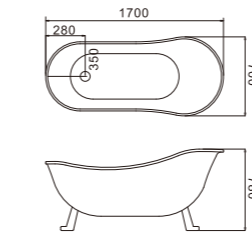

C-3002
Size: 830x1700x770/mm
Size: 32.6"x66.9"x30.3"
C-3049
Size: 850x1800x790/mm
Size: 33.5"x70.8"x31.1"

C-3003-1
Size: 800x1800x780/mm

START FROM THE BEST MOMENT, TO SPREAD A NEW DAY'S BEAUTIFUL LIFE, TO LET LIFE ALWAYS OUTPOUR WITH FRESHNESS AND HAPPINESS. FROM MORNING TILL NIGHT, ALL IS TOP TRUTH ACCOMPANYNG GOOD LIFE.

C-3006
Size: 800x1600x580/mm
C-3007
Size: 800x1700x580/mm

C-3008
Size:800x1500x580/mm

C-3014
Size:700x1500x750/mm
Size:27.5"x59"x29.5"
C-3015
Size:700x1700x780/mm
Size:27.5"x66.9"x30.7"

C-3010
Size:700x1500x580/mm
Size:27.5"x59"x23"
C-3011
Size:700x1700x580/mm
Size:27.5"x66.9"x23"

C-3014-2
Size:700x1500x750/mm
C-3015-2
Size:700x1700x780/mm

C-3037

Size:800x1800x580/mm
Size:31.4"x70.8"x22.8"

C-3042

Size:820x1700x580/mm

C-3051

Size:800x1800x580/mm

C-3116

C-3044
 Size:880x1800x630/mm
 Size:34.6"x70.8"x24.8"

C-3046
 Size:800x1800x580/mm
 Size:31.4"x70.8"x23"

C-3045
 Size:750x1700x580/mm
 Size:29.5"x66.9"x23"

C-3072
 Size:750x1500x580/mm
 Size:29.5"x59"x23"
C-3073
 Size:800x1700x580/mm
 Size:31.4"x66.9"x23"
C-3074
 Size:800x1800x580/mm
 Size:31.4"x70.8"x23.2"