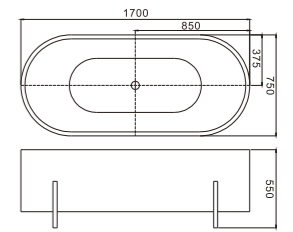

C-3205-D
Size: 750x1500x580/mm
C-3206-D
Size: 750x1700x580/mm

C-3207
Size:750x1300x680/mm

C-3211
Size:800x1700x580/mm
C-3212
Size:800x1800x580/mm

C-3208
Size:750x1300x580/mm
C-3209
Size:750x1400x580/mm
C-3210
Size:750x1500x580/mm

C-3213
Size:800x1700x740/mm

C-3217
Size:950x1700x580/mm

C-3214
Size:800x1700x740/mm

C-3215
Size:750x1500x580/mm
C-3216
Size:750x1700x580/mm

C-3218
Size:750x1300x580/mm
C-3219
Size:750x1400x580/mm
C-3220
Size:750x1500x580/mm
C-3221
Size:800x1700x580/mm

C-3222
Size:750x1500x580/mm
C-3223
Size:800x1700x580/mm

C-3224
Size:780x1700x580/mm

C-3225
Size:780x1700x740/mm

C-3226
Size:750x1700x550/mm

C-3227
Size:850x1800x680/mm

C-3228
Size:830x1800x750/mm

ACRYLIC BATHTUB SERIES

C-3229
Size: 800x1700x580/mm

C-3231
Size: 700x1500x580/mm

C-3232
Size: 700x1700x580/mm

C-3233
Size: 750x1700x660/mm

C-3230
Size: 800x1700x580/mm

C-3234
Size: 700x1500x710/mm

C-3235
Size: 740x1700x740/mm

C-3236
Size: 800x1700x620/mm