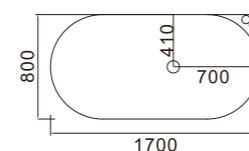

C-038
Size: 1500x1500x680/mm
No.4Pillow 4号枕头 × 2

C-045(L)
Size:850x1700x680/mm
C-047(L)
Size:850x1500x680/mm
No.6Pillow
6号枕头 × 1

C-050
Size:800x1700x650/mm
No.6Pillow 6号枕头 × 1

C-052
Size:1300x1300x680/mm
No.1Pillow 1号枕头 × 1