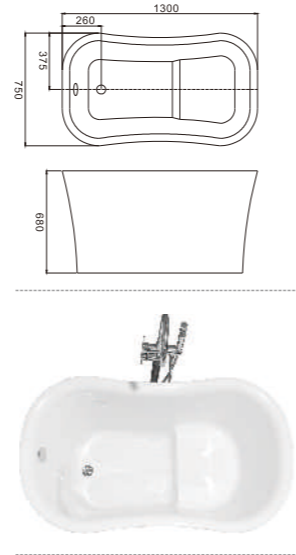

C-3204
Size: 900x1850x580/mm

不断创新的研发技术,精益求精的制造工艺,以及别出心裁、无微不至的细节构想,触动人们对完美生活卫浴的向往。

Continuous innovation of r & d technology, excellence in manufacturing technology, as well as innovative, meticulous details of the concept of touch people's desire for a perfect life bathroom.

C-3205-D
Size: 750x1500x580/mm
C-3206-D
Size: 750x1700x580/mm

C-3207
Size:750x1300x680/mm

C-3211
Size:800x1700x580/mm
C-3212
Size:800x1800x580/mm

C-3208
Size:750x1300x580/mm
C-3209
Size:750x1400x580/mm
C-3210
Size:750x1500x580/mm