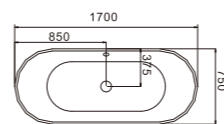

C-3005
Size: 750x1700x580/mm
Size: 29.5"x66.9"x23"