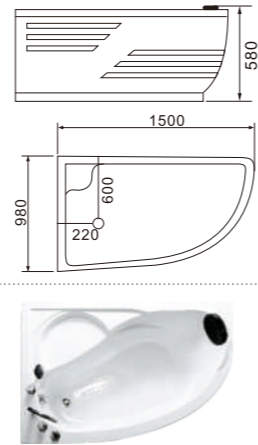

C-001 (R)
Size: 980x1500x580/mm
No.9Pillow 9号枕头 x 1