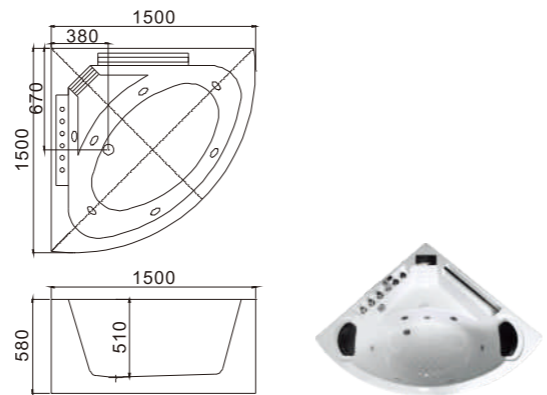

C-409 (C-3065) (R)
Size: 1200x1700x650/mm
No.1Pillow 2号枕头 x 2

C-412 (C-3068) (R)
Size: 1200x1700x580/mm
No.1Pillow 15号枕头 x 2

C-410 (C-3066)
Size: 1350x1350x580/mm
No.1Pillow 13号枕头 x 1

C-411 (C-3067)
Size: 1500x1500x580/mm
No.1Pillow 13号枕头 x 2

C-413 (C-3069)
Size: 1350x1350x580/mm

C-414 (C-3077)
Size: 800x1500x580/mm
C-415 (C-3078)
Size: 800x1600x580/mm
C-416 (C-3079)
Size: 800x1700x580/mm

C-417 (C-3080)
Size: 1350x1350x580/mm

C-419 (C-3082)(L)
Size: 800x1500x580/mm
C-420 (C-3083)(L)
Size: 800x1600x580/mm
C-421 (C-3084)(L)
Size: 800x1700x580/mm