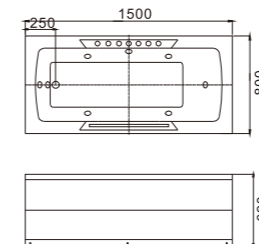

C-406 (C-3062) (R)
Size:850x1500x620/mm
C-407 (C-3063) (R)
Size:850x1600x620/mm
C-408 (C-3064) (R)
Size:850x1700x620/mm
No.1Pillow 15号枕头 × 1