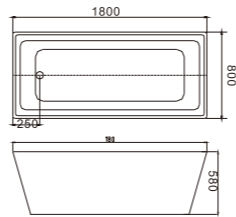

C-3002
Size: 830x1700x770/mm
Size: 32.6"x66.9"x30.3"
C-3049
Size: 850x1800x790/mm
Size: 33.5"x70.8"x31.1"

C-3003-1
Size: 800x1800x780/mm

START FROM THE BEST MOMENT, TO SPREAD A NEW DAY'S BEAUTIFUL LIFE, TO LET LIFE ALWAYS OUTPOUR WITH FRESHNESS AND HAPPINESS. FROM MORNING TILL NIGHT, ALL IS TOP TRUTH ACCOMPANYNG GOOD LIFE.

C-3006
Size: 800x1600x580/mm
C-3007
Size: 800x1700x580/mm

C-3008
Size:800x1500x580/mm

C-3014
Size:700x1500x750/mm
Size:27.5"x59"x29.5"
C-3015
Size:700x1700x780/mm
Size:27.5"x66.9"x30.7"

C-3010
Size:700x1500x580/mm
Size:27.5"x59"x23"
C-3011
Size:700x1700x580/mm
Size:27.5"x66.9"x23"

C-3014-2
Size:700x1500x750/mm
C-3015-2
Size:700x1700x780/mm

C-3037

Size:800x1800x580/mm
Size:31.4"x70.8"x22.8"

C-3042

Size:820x1700x580/mm

C-3051

Size:800x1800x580/mm

C-3116

C-3044
 Size:880x1800x630/mm
 Size:34.6"x70.8"x24.8"

C-3046
 Size:800x1800x580/mm
 Size:31.4"x70.8"x23"

C-3045
 Size:750x1700x580/mm
 Size:29.5"x66.9"x23"

C-3072
 Size:750x1500x580/mm
 Size:29.5"x59"x23"
C-3073
 Size:800x1700x580/mm
 Size:31.4"x66.9"x23"
C-3074
 Size:800x1800x580/mm
 Size:31.4"x70.8"x23.2"