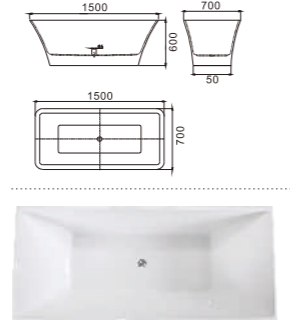

C-5288
Size: 800x1700x580/mm

C-5288-BL
Size: 800x1700x580/mm

C-4289-17-BL
Size:800x1700x580/mm

Unique product individuality, together with undecorated true selfhood elements, releases aloof life individuality, true selfhood life colors are not showy, not pretentious, with unique and lofty taste, with unrestrained and integral personalit
独特的产品个性，加已毫不修饰的真我元素，释放超然生活个性。真我生活溢彩，不矫情、不造作，品位独到高人一等，洒脱个性焕然一新。

ACRYLIC BATHTUB SERIES

C-4289-17
Size:800x1700x580/mm

C-5289-17
Size:800x1700x580/mm

C-5289-17-BL
Size:800x1700x580/mm

C-2012
Size: 740x1500x580/mm
C-2004
Size: 740x1700x580/mm
C-2004-18
Size: 800x1800x580/mm

C-2256-13
Size: 700x1300x580/mm
C-2256-14
Size: 700x1400x580/mm
C-2256-15
Size: 750x1500x580/mm
C-2256-16
Size: 750x1600x580/mm
C-2256-17
Size: 750x1700x580/mm
C-2256-18
Size: 800x1800x580/mm

C-2047
Size: 700x1500x600/mm
Size: 27.5"x59"x23.6"
C-2048
Size: 750x1700x600/mm
Size: 29.5"x66.9"x23.6"