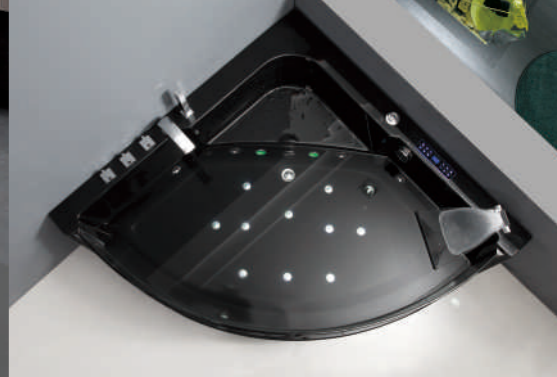

C-400-1 (C-3130-1)
Size: 1350x1350x580/mm
C-401-1 (C-3131-1)
Size: 1500x1500x580/mm