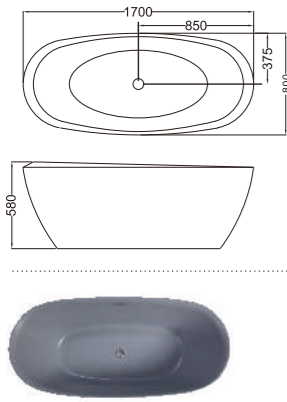

C-2256-13
Size: 700x1300x580/mm
C-2256-14
Size: 700x1400x580/mm
C-2256-15
Size: 750x1500x580/mm
C-2256-16
Size: 750x1600x580/mm
C-2256-17
Size: 750x1700x580/mm
C-2256-18
Size: 800x1800x580/mm

C-2047
Size: 700x1500x600/mm
Size: 27.5"x59"x23.6"
C-2048
Size: 750x1700x600/mm
Size: 29.5"x66.9"x23.6"

C-2267-14
Size: 730x1400x640/mm
C-2267-15
Size: 730x1500x660/mm
C-2267-16
Size: 740x1600x670/mm
C-2267-17
Size: 740x1700x690/mm

C-2251-15
Size: 720x1500x680/mm
C-2251-16
Size: 720x1600x700/mm
C-2251-17
Size: 720x1700x720/mm

C-2268-15
Size: 750x1500x580/mm
C-2268-17
Size: 750x1700x580/mm

C-2278-15-HS
Size:750x1500x580/mm
C-2278-17-HS
Size:800x1700x580/mm

C-2278-15-PK
Size:750x1500x580/mm
C-2278-17-PK
Size:800x1700x580/mm

ACRYLIC BATHTUB SERIES