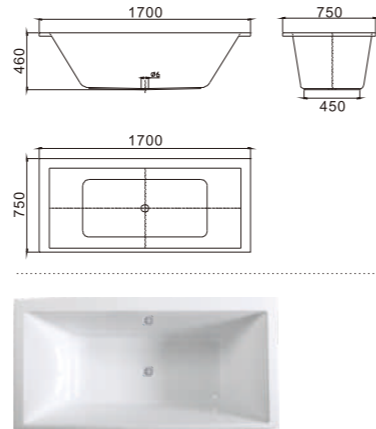

ACRYLIC BATHTUB SERIES

C-510 (C-3093-X)
Size: 800x1500x440/mm
C-511 (C-3094-X)
Size: 800x1600x440/mm
C-512 (C-3095-X)
Size: 800x1700x440/mm
No. 17 Pillow 17号枕头 x 2