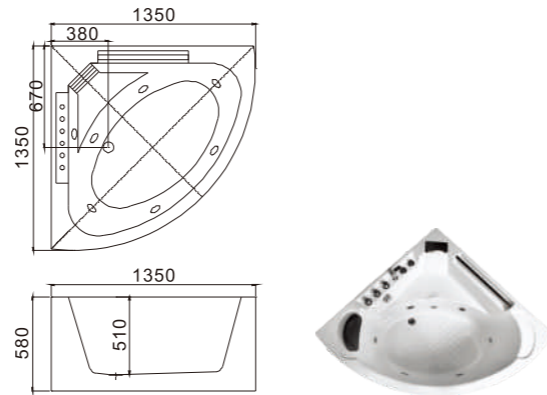

C-410 (C-3066)
Size: 1350x1350x580/mm
No.1Pillow 13号枕头 x 1