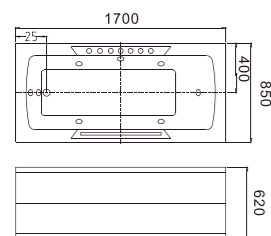

No.1Pillow 15号枕头 x 1