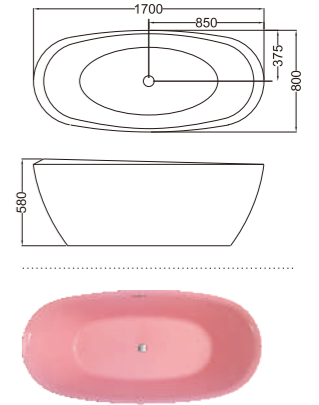

ACRYLIC BATHTUB SERIES

C-4289-17
Size:800x1700x580/mm

C-5289-17
Size:800x1700x580/mm

C-5289-17-BL
Size:800x1700x580/mm

C-2012
Size: 740x1500x580/mm
C-2004
Size: 740x1700x580/mm
C-2004-18
Size: 800x1800x580/mm

C-2256-13
Size: 700x1300x580/mm
C-2256-14
Size: 700x1400x580/mm
C-2256-15
Size: 750x1500x580/mm
C-2256-16
Size: 750x1600x580/mm
C-2256-17
Size: 750x1700x580/mm
C-2256-18
Size: 800x1800x580/mm

C-2047
Size: 700x1500x600/mm
Size: 27.5"x59"x23.6"
C-2048
Size: 750x1700x600/mm
Size: 29.5"x66.9"x23.6"

C-2267-14
Size: 730x1400x640/mm
C-2267-15
Size: 730x1500x660/mm
C-2267-16
Size: 740x1600x670/mm
C-2267-17
Size: 740x1700x690/mm

C-2251-15
Size: 720x1500x680/mm
C-2251-16
Size: 720x1600x700/mm
C-2251-17
Size: 720x1700x720/mm

C-2268-15
Size: 750x1500x580/mm
C-2268-17
Size: 750x1700x580/mm

C-2278-15-HS
Size:750x1500x580/mm
C-2278-17-HS
Size:800x1700x580/mm

C-2278-15-PK
Size:750x1500x580/mm
C-2278-17-PK
Size:800x1700x580/mm

ACRYLIC BATHTUB SERIES