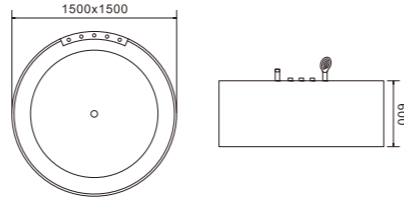

独特的产品个性，加已毫不修饰的真我元素，释放超然生活个性。真我生活溢彩，不矫情、不造作，品位独到高人一等，洒脱个性浑然一体。

|

ACRYLIC BATHTUB SERIES

C-300
Size:800x1800x1250/mm

C-3001
Size: 1500x1500x600/mm
C-3050
Size: 1350x1350x600/mm

C-3003
Size: 800x1800x780/mm
Size: 31.4"x70.8"x30.7"

C-3002
Size: 830x1700x770/mm
Size: 32.6"x66.9"x30.3"
C-3049
Size: 850x1800x790/mm
Size: 33.5"x70.8"x31.1"

C-3003-1
Size: 800x1800x780/mm

START FROM THE BEST MOMENT, TO SPREAD A NEW DAY'S BEAUTIFUL LIFE, TO LET LIFE ALWAYS OUTPOUR WITH FRESHNESS AND HAPPINESS. FROM MORNING TILL NIGHT, ALL IS TOP TRUTH ACCOMPANYNG GOOD LIFE.