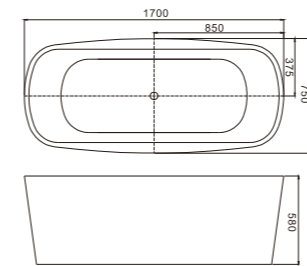

C-3006
Size: 800x1600x580/mm
C-3007
Size: 800x1700x580/mm

C-3008
Size:800x1500x580/mm

C-3014
Size:700x1500x750/mm
Size:27.5"x59"x29.5"
C-3015
Size:700x1700x780/mm
Size:27.5"x66.9"x30.7"

C-3010
Size:700x1500x580/mm
Size:27.5"x59"x23"
C-3011
Size:700x1700x580/mm
Size:27.5"x66.9"x23"

- C-3141**
Size: 800x1800x680/mm
Size: 31.4"x70.8"x26.8"

C-3149
 Size:800x1700x750/mm
 Size:31.4"x66.9"x29.5"

C-3150
 Size:800x1700x750/mm

C-3155
 Size:750x1600x700/mm
 Size:29.5"x63"x27.5"
C-3156
 Size:800x1800x780/mm
 Size:31.4"x70.8"x30.7"

C-3204
Size: 900x1850x580/mm

不断创新的研发技术,精益求精的制造工艺,以及别出心裁、无微不至的细节构想,触动人们对完美生活卫浴的向往。

Continuous innovation of r & d technology, excellence in manufacturing technology, as well as innovative, meticulous details of the concept of touch people's desire for a perfect life bathroom.

C-3205-D
Size: 750x1500x580/mm
C-3206-D
Size: 750x1700x580/mm

C-3207
Size:750x1300x680/mm

C-3211
Size:800x1700x580/mm
C-3212
Size:800x1800x580/mm

C-3208
Size:750x1300x580/mm
C-3209
Size:750x1400x580/mm
C-3210
Size:750x1500x580/mm