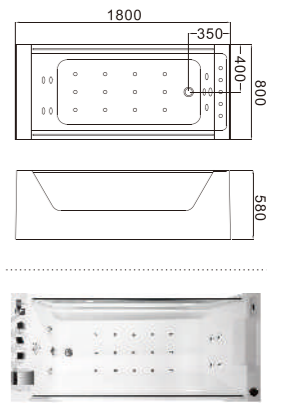

No.1Pillow 15号枕头 x 1

C-444 (C-3065-1) (R)
Size: 1200x1700x650/mm
No.1Pillow 2号枕头 x 2

C-450
Size: 850x1500x580/mm
C-451
Size: 850x1700x580/mm

C-452
Size: 800x1700x580/mm
C-453
Size: 800x1800x580/mm

C-448 (C-3189)
Size: 1400x1400x580/mm
C-449 (C-3190)
Size: 1500x1500x580/mm