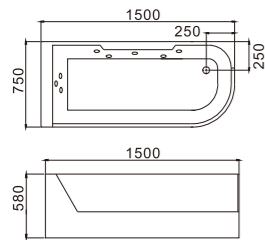

C-2256-13
Size: 700x1300x580/mm
C-2256-14
Size: 700x1400x580/mm
C-2256-15
Size: 750x1500x580/mm
C-2256-16
Size: 750x1600x580/mm
C-2256-17
Size: 750x1700x580/mm
C-2256-18
Size: 800x1800x580/mm

C-2047
Size: 700x1500x600/mm
Size: 27.5"x59"x23.6"
C-2048
Size: 750x1700x600/mm
Size: 29.5"x66.9"x23.6"

C-400-YT (C-3130-YT)
Size: 1350x1350x580/mm
C-401-YT (C-3131-YT)
Size: 1500x1500x580/mm

C-402 (C-3132) (R)
Size:750x1500x590/mm
C-403 (C-3133) (R)
Size:800x1700x590/mm

C-404 (C-3016)
Size:750x1200x680/mm

C-405 (C-3017)
Size:750x1500x600/mm

ACRYLIC BATHTUB SERIES

C-402-YT (C-3132-YT) (R)
Size:750x1500x580/mm
C-403-YT (C-3133-YT) (R)
Size:800x1700x580/mm

C-406 (C-3062) (R)
Size:850x1500x620/mm
C-407 (C-3063) (R)
Size:850x1600x620/mm
C-408 (C-3064) (R)
Size:850x1700x620/mm
No.1Pillow 15号枕头 × 1