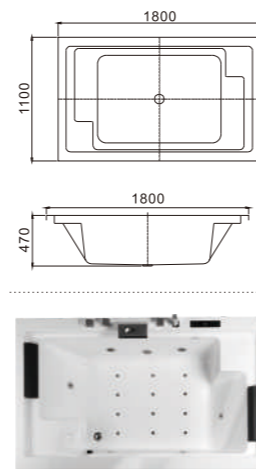

漏电保护技术

内置安全可靠的漏电保护处理系统，浴缸在意外触电或漏电时，能够自动切断电源时，能够自动切断电源。

C-500 (C-3142) (R)
Size: 1200x1850x470/mm

C-503 (C-3054)
Size: 1500x1500x500/mm

C-501 (C-3143)
Size: 1100x1800x470/mm

C-504 (C-3055)
Size: 900x1800x520/mm
No.1Pillow 16号枕头 x 1

C-508 (C-3059)
Size: 750x150x460/mm
C-509 (C-3060)
Size: 750x170x460/mm

C-513 (C-3082-X) (L)
Size: 800x1500x460/mm
C-514 (C-3083-X) (L)
Size: 800x1600x460/mm
C-515 (C-3084-X) (L)
Size: 800x1700x460/mm

C-516 (C-3117)
Size:800x1500x440/mm
C-517 (C-3118)
Size:800x1600x440/mm
C-518 (C-3119)
Size:800x1700x440/mm

C-519 (C-3120)
Size:800x1500x460/mm
C-520 (C-3121)
Size:800x1700x460/mm
C-521 (C-3122)
Size:800x1800x460/mm

C-522 (C-3134-X)
Size:750x1500x430/mm
C-523 (C-3135-X)
Size:750x1700x430/mm

C-524 (C-3154-X)
Size:1050x1700x460/mm