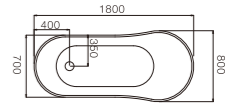

独特的产品个性，加已毫不修饰的真我元素，释放超然生活个性。真我生活溢彩，不矫情、不造作，品位独到高人一等，洒脱个性浑然一体。

|

ACRYLIC BATHTUB SERIES

C-300
Size:800x1800x1250/mm

C-3001
Size: 1500x1500x600/mm
C-3050
Size: 1350x1350x600/mm

C-3003
Size: 800x1800x780/mm
Size: 31.4"x70.8"x30.7"

C-3002
Size: 830x1700x770/mm
Size: 32.6"x66.9"x30.3"
C-3049
Size: 850x1800x790/mm
Size: 33.5"x70.8"x31.1"

C-3003-1
Size: 800x1800x780/mm

START FROM THE BEST MOMENT, TO SPREAD A NEW DAY'S BEAUTIFUL LIFE, TO LET LIFE ALWAYS OUTPOUR WITH FRESHNESS AND HAPPINESS. FROM MORNING TILL NIGHT, ALL IS TOP TRUTH ACCOMPANYNG GOOD LIFE.

C-3006
Size: 800x1600x580/mm
C-3007
Size: 800x1700x580/mm

C-3008
Size:800x1500x580/mm

C-3014
Size:700x1500x750/mm
Size:27.5"x59"x29.5"
C-3015
Size:700x1700x780/mm
Size:27.5"x66.9"x30.7"

C-3010
Size:700x1500x580/mm
Size:27.5"x59"x23"
C-3011
Size:700x1700x580/mm
Size:27.5"x66.9"x23"

C-3014-2
Size:700x1500x750/mm
C-3015-2
Size:700x1700x780/mm

C-3037

Size:800x1800x580/mm
Size:31.4"x70.8"x22.8"

C-3042

Size:820x1700x580/mm

C-3051

Size:800x1800x580/mm

C-3116