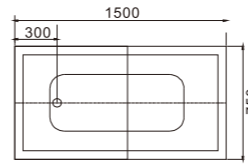

C-438 (C-3128) (R)
Size:800x1600x580/mm

C-439 (C-3129) (R)
Size:800x1700x580/mm