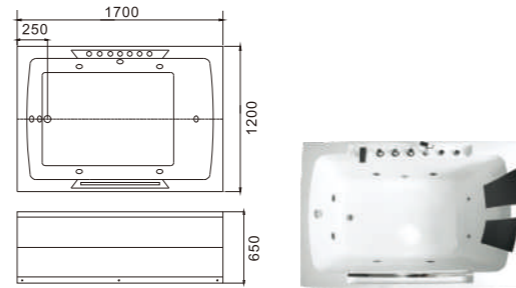

C-412 (C-3068) (R)
Size: 1200x1700x580/mm
No.1Pillow 15号枕头 x 2