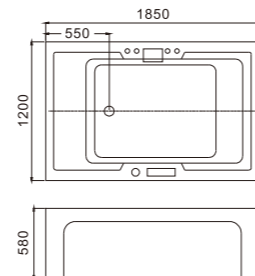

C-418 (C-3081)
Size: 1500x1500x580/mm

C-422 (C-3085)(L)
Size: 1200x1700x580/mm

C-423 (C-3086)
Size: 1300x1300x580/mm

C-424 (C-3087)
Size: 1400x1400x580/mm
C-425 (C-3088)
Size: 1500x1500x580/mm

C-4425-13
Size: 1300x1300x580/mm
C-4425-14
Size: 1400x1400x580/mm
C-4425-15
Size: 1500x1500x590/mm

No.17Pillow 17号枕头 × 2

C-436 (C-3099)
Size:1200x1700x580/mm
No.17Pillow 17号枕头 × 4

C-437 (C-3127) (R)
Size:750x1500x580/mm

C-438 (C-3128) (R)
Size:800x1600x580/mm

C-439 (C-3129) (R)
Size:800x1700x580/mm

C-437-ZT (C-3127-ZT) (R)
Size:750x1500x2150/mm

C-438-ZT (C-3128-ZT) (R)
Size:800x1600x2150/mm

C-439-ZT (C-3129-ZT) (R)
Size:800x1700x2150/mm

C-440 (C-3142-B) (R)
Size: 1200x1850x580/mm

C-445 (C-3186)
Size: 850x1500x580/mm
C-446 (C-3187)
Size: 850x1600x580/mm
C-447 (C-3188)
Size: 850x1700x580/mm