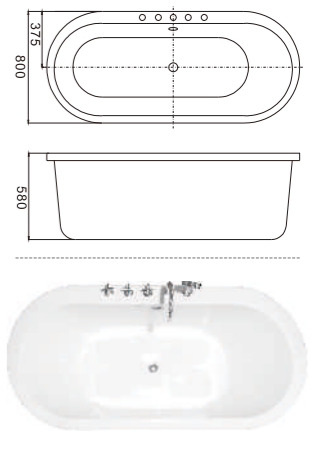

C-3204
Size: 900x1850x580/mm

不断创新的研发技术,精益求精的制造工艺,以及别出心裁、无微不至的细节构想,触动人们对完美生活卫浴的向往。

Continuous innovation of r & d technology, excellence in manufacturing technology, as well as innovative, meticulous details of the concept of touch people's desire for a perfect life bathroom.

C-3205-D
Size: 750x1500x580/mm
C-3206-D
Size: 750x1700x580/mm

C-3207
Size:750x1300x680/mm

C-3211
Size:800x1700x580/mm
C-3212
Size:800x1800x580/mm

C-3208
Size:750x1300x580/mm
C-3209
Size:750x1400x580/mm
C-3210
Size:750x1500x580/mm

C-3213
Size:800x1700x740/mm

C-3217
Size:950x1700x580/mm

C-3214
Size:800x1700x740/mm

C-3215
Size:750x1500x580/mm
C-3216
Size:750x1700x580/mm

C-3218
Size:750x1300x580/mm
C-3219
Size:750x1400x580/mm
C-3220
Size:750x1500x580/mm
C-3221
Size:800x1700x580/mm