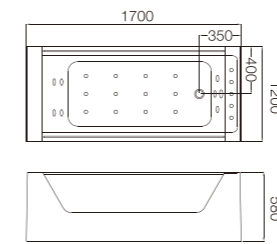

C-454
Size: 1200x1700x580/mm