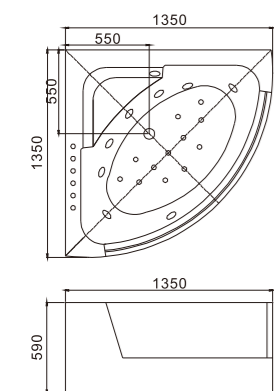

C-400-YT (C-3130-YT)
Size: 1350x1350x580/mm
C-401-YT (C-3131-YT)
Size: 1500x1500x580/mm