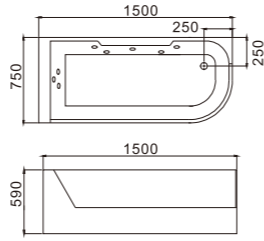

独特的产品个性，加已毫不修饰的真我元素，释放超然生活个性。真我生活溢彩，不矫情、不造作，品位独到高人一等，洒脱个性浑然一体。

C-400-1 (C-3130-1)
Size: 1350x1350x580/mm
C-401-1 (C-3131-1)
Size: 1500x1500x580/mm

C-400 (C-3130)
Size: 1350x1350x590/mm
C-401 (C-3131)
Size: 1500x1500x590/mm

C-400-YT (C-3130-YT)
Size: 1350x1350x580/mm
C-401-YT (C-3131-YT)
Size: 1500x1500x580/mm

C-402 (C-3132) (R)
Size:750x1500x590/mm
C-403 (C-3133) (R)
Size:800x1700x590/mm

C-404 (C-3016)
Size:750x1200x680/mm