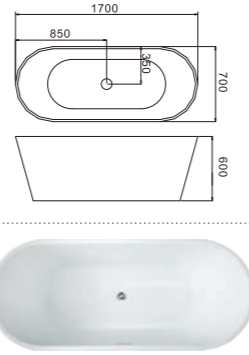

C-5004-15
Size:740x1500x580/mm
C-5004-17
Size:740x1700x580/mm

C-5004-15-BL
Size:740x1500x580/mm
C-5004-17-BL
Size:740x1700x580/mm

ACRYLIC BATHTUB SERIES

- C-5269-15**
Size: 750x1500x580/mm
- C-5269-16**
Size: 750x1600x580/mm
- C-5269-17**
Size: 800x1700x580/mm

C-5288
Size: 800x1700x580/mm

C-5288-BL
Size: 800x1700x580/mm

C-4289-17-BL
Size:800x1700x580/mm

Unique product individuality, together with undecorated true selfhood elements, releases aloof life individuality, true selfhood life colors are not showy, not pretentious, with unique and lofty taste, with unrestrained and integral personalit
独特的产品个性，加已毫不修饰的真我元素，释放超然生活个性。真我生活溢彩，不矫情、不造作，品位独到高人一等，洒脱个性焕然一新。

ACRYLIC BATHTUB SERIES

C-4289-17
Size:800x1700x580/mm

C-5289-17
Size:800x1700x580/mm

C-5289-17-BL
Size:800x1700x580/mm

C-2012
Size: 740x1500x580/mm
C-2004
Size: 740x1700x580/mm
C-2004-18
Size: 800x1800x580/mm

C-2256-13
Size: 700x1300x580/mm
C-2256-14
Size: 700x1400x580/mm
C-2256-15
Size: 750x1500x580/mm
C-2256-16
Size: 750x1600x580/mm
C-2256-17
Size: 750x1700x580/mm
C-2256-18
Size: 800x1800x580/mm

C-2047
Size: 700x1500x600/mm
Size: 27.5"x59"x23.6"
C-2048
Size: 750x1700x600/mm
Size: 29.5"x66.9"x23.6"