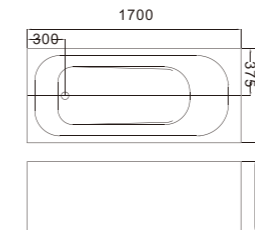

C-059 (L)
Size:800x1500x600/mm
C-060 (L)
Size:800x1600x600/mm
C-061 (L)
Size:800x1700x600/mm
No.10Pillow
10号枕头 × 1

C-062 (L)
Size:1000x1700x600/mm
No.13Pillow 13号枕头 × 1

C-063
Size: 1350x1350x600/mm
No.13Pillow 13号枕头 x 1

C-064
Size: 1500x1500x600/mm
No.13Pillow 13号枕头 x 2

C-067 (L)
Size: 800x1500x580/mm
C-068 (L)
Size: 800x1600x580/mm
C-069 (L)
Size: 800x1700x580/mm

C-071-1 (R)
Size: 750x1200x550/mm
C-072-1 (R)
Size: 750x1400x550/mm
C-073-1 (R)
Size: 750x1500x550/mm
C-074-1 (R)
Size: 750x1600x550/mm
C-075-1 (R)
Size: 750x1700x550/mm