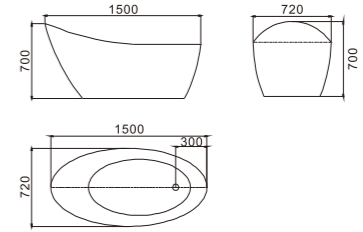

C-3113
Size:720x1500x700/mm
C-3114
Size:750x1700x730/mm