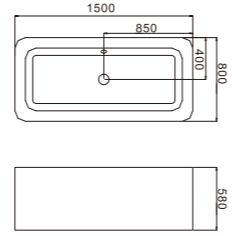

C-3002
Size: 830x1700x770/mm
Size: 32.6"x66.9"x30.3"
C-3049
Size: 850x1800x790/mm
Size: 33.5"x70.8"x31.1"

C-3003-1
Size: 800x1800x780/mm

START FROM THE BEST MOMENT, TO SPREAD A NEW DAY'S BEAUTIFUL LIFE, TO LET LIFE ALWAYS OUTPOUR WITH FRESHNESS AND HAPPINESS. FROM MORNING TILL NIGHT, ALL IS TOP TRUTH ACCOMPANYNG GOOD LIFE.

C-3006
Size: 800x1600x580/mm
C-3007
Size: 800x1700x580/mm

C-3008
Size:800x1500x580/mm

C-3014
Size:700x1500x750/mm
Size:27.5"x59"x29.5"
C-3015
Size:700x1700x780/mm
Size:27.5"x66.9"x30.7"

C-3010
Size:700x1500x580/mm
Size:27.5"x59"x23"
C-3011
Size:700x1700x580/mm
Size:27.5"x66.9"x23"

C-3014-2
Size:700x1500x750/mm
C-3015-2
Size:700x1700x780/mm

C-3037

Size:800x1800x580/mm
Size:31.4"x70.8"x22.8"

C-3042

Size:820x1700x580/mm

C-3051

Size:800x1800x580/mm

C-3116

C-3044
 Size:880x1800x630/mm
 Size:34.6"x70.8"x24.8"

C-3046
 Size:800x1800x580/mm
 Size:31.4"x70.8"x23"

C-3045
 Size:750x1700x580/mm
 Size:29.5"x66.9"x23"

C-3072
 Size:750x1500x580/mm
 Size:29.5"x59"x23"
C-3073
 Size:800x1700x580/mm
 Size:31.4"x66.9"x23"
C-3074
 Size:800x1800x580/mm
 Size:31.4"x70.8"x23.2"