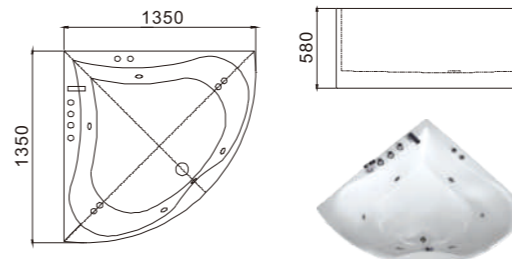

C-409 (C-3065) (R)
Size: 1200x1700x650/mm
No.1Pillow 2号枕头 x 2

C-412 (C-3068) (R)
Size: 1200x1700x580/mm
No.1Pillow 15号枕头 x 2

C-410 (C-3066)
Size: 1350x1350x580/mm
No.1Pillow 13号枕头 x 1

C-411 (C-3067)
Size: 1500x1500x580/mm
No.1Pillow 13号枕头 x 2

C-413 (C-3069)
Size: 1350x1350x580/mm

C-414 (C-3077)
Size: 800x1500x580/mm
C-415 (C-3078)
Size: 800x1600x580/mm
C-416 (C-3079)
Size: 800x1700x580/mm

C-417 (C-3080)
Size: 1350x1350x580/mm

C-419 (C-3082)(L)
Size: 800x1500x580/mm
C-420 (C-3083)(L)
Size: 800x1600x580/mm
C-421 (C-3084)(L)
Size: 800x1700x580/mm