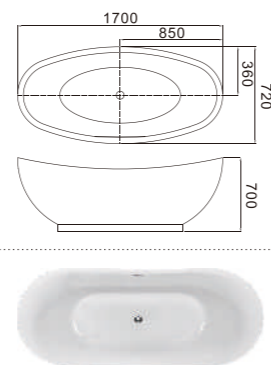

ACRYLIC BATHTUB SERIES

C-4289-17
Size:800x1700x580/mm

C-5289-17
Size:800x1700x580/mm

C-5289-17-BL
Size:800x1700x580/mm

C-2012
Size: 740x1500x580/mm
C-2004
Size: 740x1700x580/mm
C-2004-18
Size: 800x1800x580/mm

C-2256-13
Size: 700x1300x580/mm
C-2256-14
Size: 700x1400x580/mm
C-2256-15
Size: 750x1500x580/mm
C-2256-16
Size: 750x1600x580/mm
C-2256-17
Size: 750x1700x580/mm
C-2256-18
Size: 800x1800x580/mm

C-2047
Size: 700x1500x600/mm
Size: 27.5"x59"x23.6"
C-2048
Size: 750x1700x600/mm
Size: 29.5"x66.9"x23.6"

C-2267-14
Size: 730x1400x640/mm
C-2267-15
Size: 730x1500x660/mm
C-2267-16
Size: 740x1600x670/mm
C-2267-17
Size: 740x1700x690/mm

C-2251-15
Size: 720x1500x680/mm
C-2251-16
Size: 720x1600x700/mm
C-2251-17
Size: 720x1700x720/mm