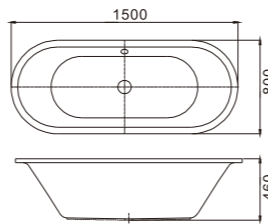

C-506 (C-3057)
Size: 750x1500x460/mm
C-507 (C-3058)
Size: 750x1700x460/mm

ACRYLIC BATHTUB SERIES

C-510 (C-3093-X)
Size: 800x1500x440/mm
C-511 (C-3094-X)
Size: 800x1600x440/mm
C-512 (C-3095-X)
Size: 800x1700x440/mm
No. 17 Pillow 17号枕头 x 2

C-508 (C-3059)
Size: 750x150x460/mm
C-509 (C-3060)
Size: 750x170x460/mm

C-513 (C-3082-X) (L)
Size: 800x1500x460/mm
C-514 (C-3083-X) (L)
Size: 800x1600x460/mm
C-515 (C-3084-X) (L)
Size: 800x1700x460/mm

C-516 (C-3117)
Size:800x1500x440/mm
C-517 (C-3118)
Size:800x1600x440/mm
C-518 (C-3119)
Size:800x1700x440/mm

C-519 (C-3120)
Size:800x1500x460/mm
C-520 (C-3121)
Size:800x1700x460/mm
C-521 (C-3122)
Size:800x1800x460/mm

C-522 (C-3134-X)
Size:750x1500x430/mm
C-523 (C-3135-X)
Size:750x1700x430/mm

C-524 (C-3154-X)
Size:1050x1700x460/mm