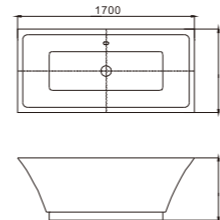

C-3006
Size: 800x1600x580/mm
C-3007
Size: 800x1700x580/mm

C-3008
Size:800x1500x580/mm

C-3014
Size:700x1500x750/mm
Size:27.5"x59"x29.5"
C-3015
Size:700x1700x780/mm
Size:27.5"x66.9"x30.7"

C-3010
Size:700x1500x580/mm
Size:27.5"x59"x23"
C-3011
Size:700x1700x580/mm
Size:27.5"x66.9"x23"

C-3014-2
Size:700x1500x750/mm
C-3015-2
Size:700x1700x780/mm

C-3037

Size:800x1800x580/mm
Size:31.4"x70.8"x22.8"

C-3042

Size:820x1700x580/mm

C-3051

Size:800x1800x580/mm

C-3116

Size:750x1500x580/mm

C-3043

Size:800x1700x580/mm

Size:31.4"x66.9"x23"

START FROM THE BEST MOMENT TO SPREAD A NEW DAY'S BEAUTIFUL LIFE. TO LET LIFE ALWAYS OUTPOUR WITH FRESHNESS AND HAPPINESS.FROM MORNING TILL NIGHT,ALL IS TOP TRUTH ACCOMPANYNG GOOD LIFE.
 从最好的一刻开始,展开新一天的美丽生活,让生命始终流露着清新与快乐,从早到晚,都是好生活的至真伴随。

C-3044
 Size:880x1800x630/mm
 Size:34.6"x70.8"x24.8"

C-3046
 Size:800x1800x580/mm
 Size:31.4"x70.8"x23"

C-3045
 Size:750x1700x580/mm
 Size:29.5"x66.9"x23"

C-3072
 Size:750x1500x580/mm
 Size:29.5"x59"x23"
C-3073
 Size:800x1700x580/mm
 Size:31.4"x66.9"x23"
C-3074
 Size:800x1800x580/mm
 Size:31.4"x70.8"x23.2"