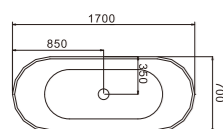

START FROM THE BEST MOMENT, TO SPREAD A NEW DAY'S BEAUTIFUL LIFE, TO LET LIFE ALWAYS OUTPOUR WITH FRESHNESS AND HAPPINESS. FROM MORNING TILL NIGHT, ALL IS TOP TRUTH ACCOMPANYNG GOOD LIFE.

从最好的一刻开始，展开新一天的美丽生活，让生命始终流露着清新与快乐，从早到晚，都是好生活的至真伴随。

C-3004
Size: 700x1700x580/mm
Size: 27.5"x66.9"x23"
C-3012
Size: 700x1500x580/mm
Size: 27.5"x59"x23"