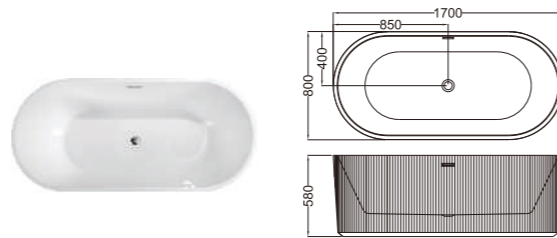

- **C-4269-15**
  Size: 750x1500x580/mm
- **C-4269-16**
  Size: 750x1600x580/mm
- **C-4269-17**
  Size: 800x1700x580/mm

- **C-4269-BL-15**
  Size: 750x1500x580/mm
- **C-4269-BL-16**
  Size: 750x1600x580/mm
- **C-4269-BL-17**
  Size: 800x1700x580/mm