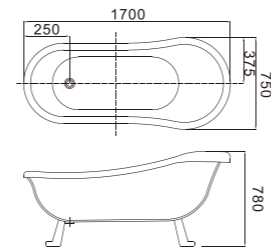

ACRYLIC BATHTUB
SERIES

C-2014
Size:750x1500x730/mm
C-2168
Size:750x1600x760/mm
C-2015
Size:750x1700x780/mm