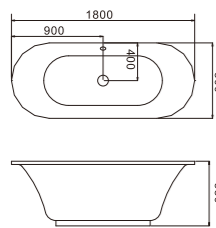

C-3006
Size: 800x1600x580/mm
C-3007
Size: 800x1700x580/mm

C-3008
Size:800x1500x580/mm

C-3014
Size:700x1500x750/mm
Size:27.5"x59"x29.5"
C-3015
Size:700x1700x780/mm
Size:27.5"x66.9"x30.7"

C-3010
Size:700x1500x580/mm
Size:27.5"x59"x23"
C-3011
Size:700x1700x580/mm
Size:27.5"x66.9"x23"

C-3014-2
Size:700x1500x750/mm
C-3015-2
Size:700x1700x780/mm

C-3037

Size:800x1800x580/mm
Size:31.4"x70.8"x22.8"

C-3042

Size:820x1700x580/mm

C-3051

Size:800x1800x580/mm

C-3116

Size:750x1500x580/mm

C-3043

Size:800x1700x580/mm

Size:31.4"x66.9"x23"

START FROM THE BEST MOMENT TO SPREAD A NEW DAY'S BEAUTIFUL LIFE. TO LET LIFE ALWAYS OUTPOUR WITH FRESHNESS AND HAPPINESS.FROM MORNING TILL NIGHT,ALL IS TOP TRUTH ACCOMPANYNG GOOD LIFE.
 从最好的一刻开始,展开新一天的美丽生活,让生命始终流露着清新与快乐,从早到晚,都是好生活的至真伴随。

C-3044
 Size:880x1800x630/mm
 Size:34.6"x70.8"x24.8"

C-3046
 Size:800x1800x580/mm
 Size:31.4"x70.8"x23"

C-3045
 Size:750x1700x580/mm
 Size:29.5"x66.9"x23"

C-3072
 Size:750x1500x580/mm
 Size:29.5"x59"x23"
C-3073
 Size:800x1700x580/mm
 Size:31.4"x66.9"x23"
C-3074
 Size:800x1800x580/mm
 Size:31.4"x70.8"x23.2"