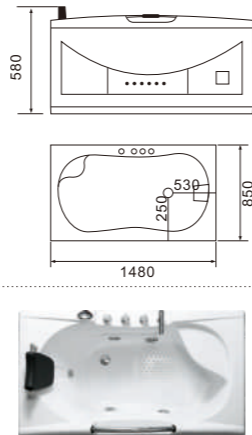

C-002
Size: 900x1500x580/mm
No.1Pillow 1号枕头 x 1