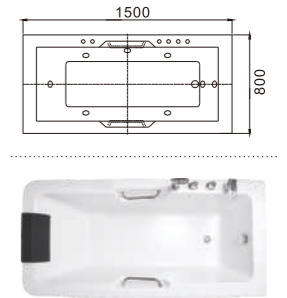

C-508 (C-3059)
Size: 750x150x460/mm
C-509 (C-3060)
Size: 750x170x460/mm

C-513 (C-3082-X) (L)
Size: 800x1500x460/mm
C-514 (C-3083-X) (L)
Size: 800x1600x460/mm
C-515 (C-3084-X) (L)
Size: 800x1700x460/mm

C-516 (C-3117)
Size:800x1500x440/mm
C-517 (C-3118)
Size:800x1600x440/mm
C-518 (C-3119)
Size:800x1700x440/mm